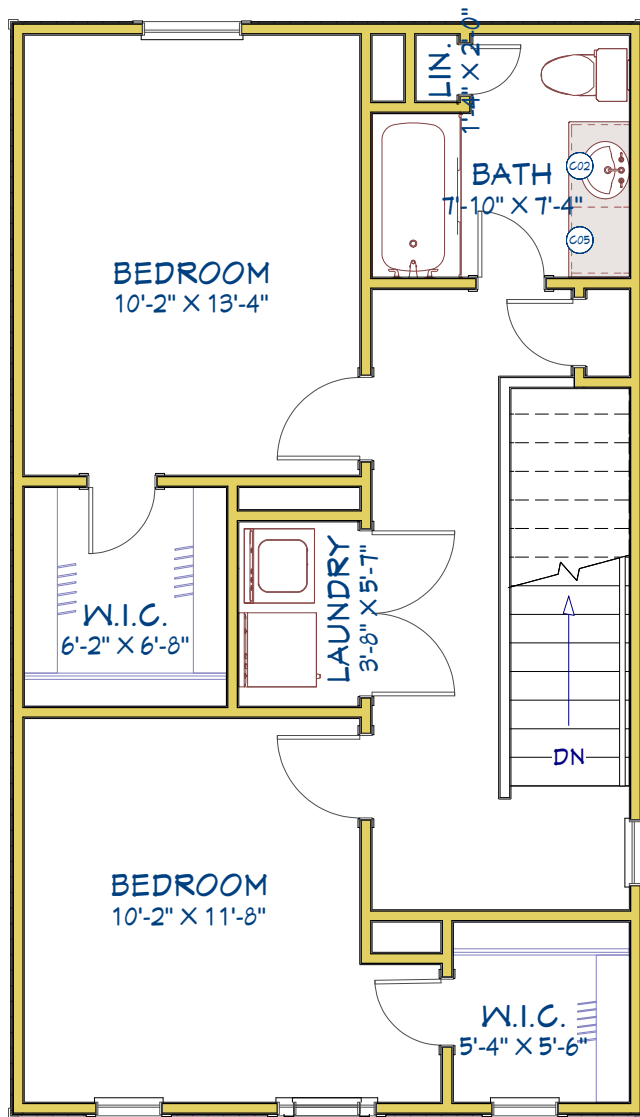

Burghli Homes

COT- BH 1219

Elev. "A"

3 Bedroom, 2 Bath

Own this Home from
\$800/mo. P.I.T.I.

Up to \$25,000 Down
Payment Assistance
Available