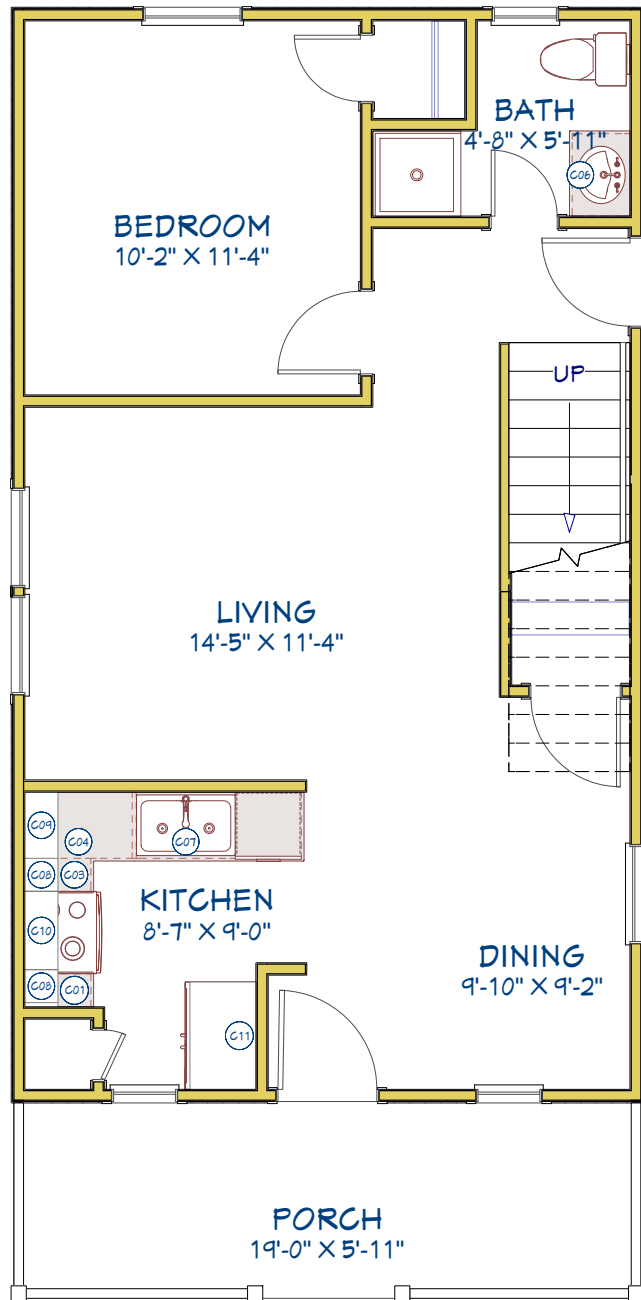

Burghli Homes

COT- BH 1219

Elev. "A"

3 Bedroom, 2 Bath

Own this Home from
\$800/mo. P.I.T.I.

Up to \$25,000 Down
Payment Assistance
Available